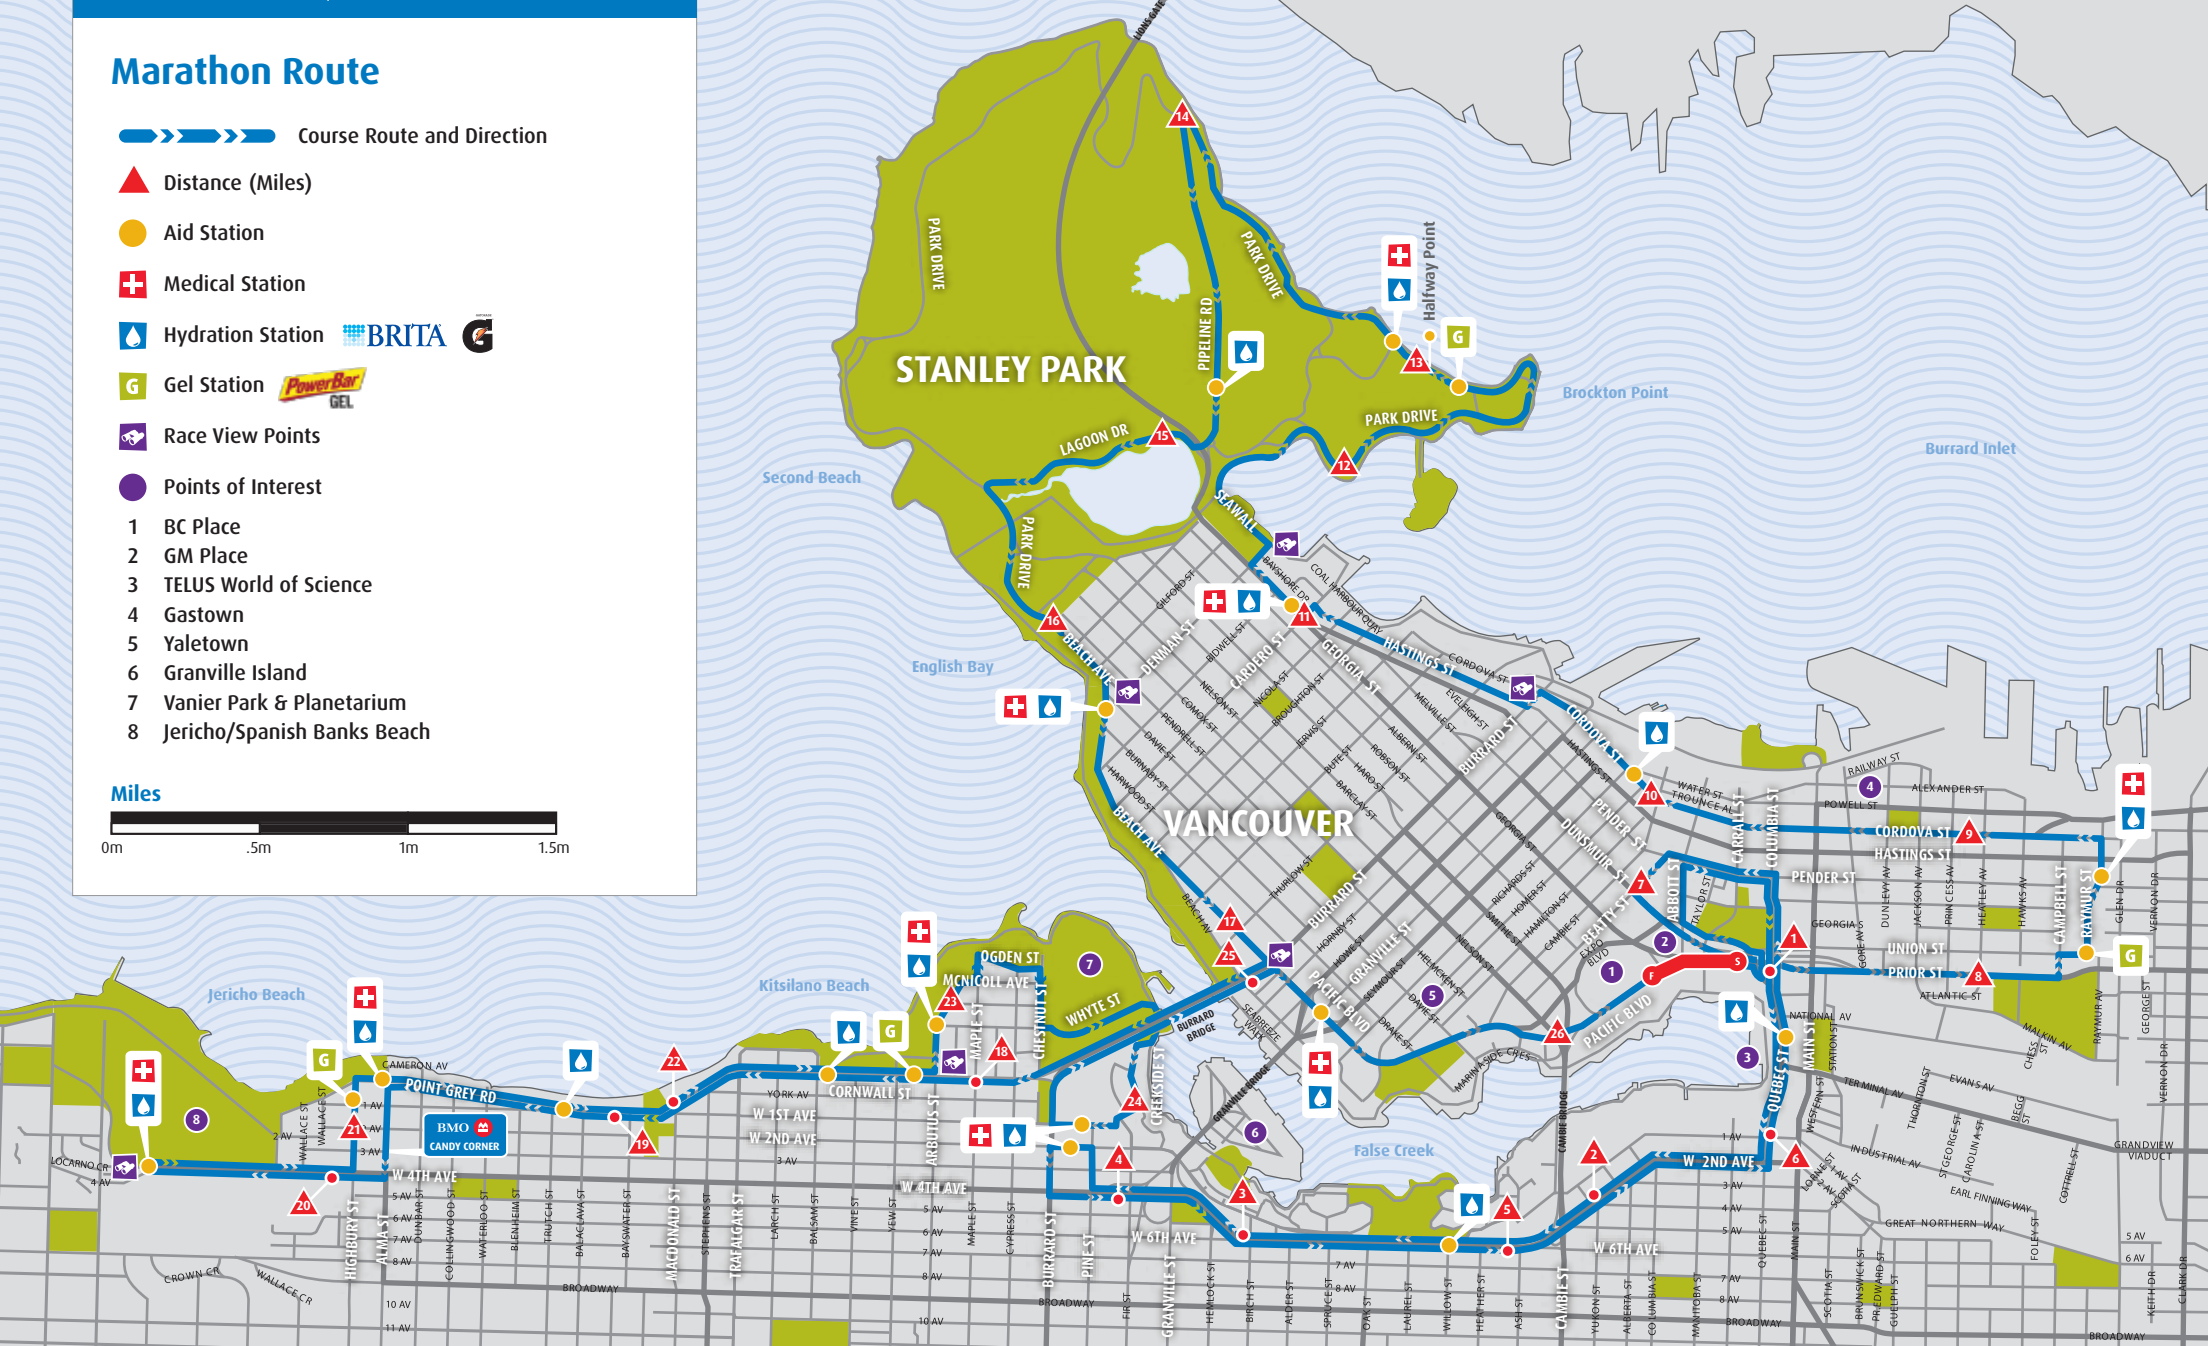

### Marathon Route

Course Route and Direction

Distance (Miles)

Aid Station

Medical Station

Hydration Station

Gel Station

Race View Points

Points of Interest

- 1 BC Place
- 2 GM Place
- 3 TELUS World of Science
- 4 Gastown
- 5 Yaletown
- 6 Granville Island
- 7 Vanier Park & Planetarium
- 8 Jericho/Spanish Banks Beach

Miles

COURSE CERTIFICATION # BC 2007-004-BDC(Athletics Canada), #CAN-2007-002-BDC(IAAF)  
 May change pending City of Vancouver road construction, course measurement and certification.