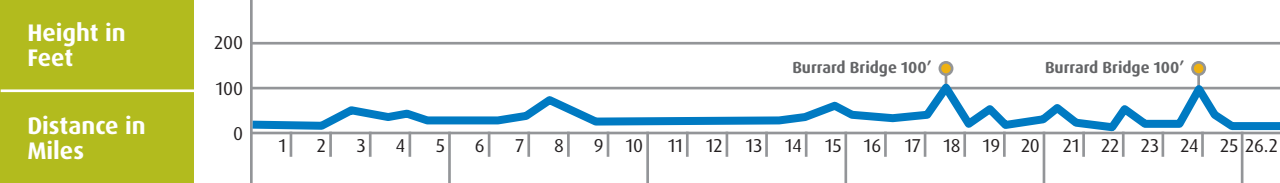

### Marathon Route

Course Route and Direction

Distance (Miles)

Aid Station

Medical Station

Hydration Station

Gel Station

Race View Points

Points of Interest

- 1 BC Place
- 2 GM Place
- 3 TELUS World of Science
- 4 Gastown
- 5 Yaletown
- 6 Granville Island
- 7 Vanier Park & Planetarium
- 8 Jericho/Spanish Banks Beach

Miles

COURSE CERTIFICATION # BC 2007-004-BDC(Athletics Canada), #CAN-2007-002-BDC(IAAF)  
 May change pending City of Vancouver road construction, course measurement and certification.