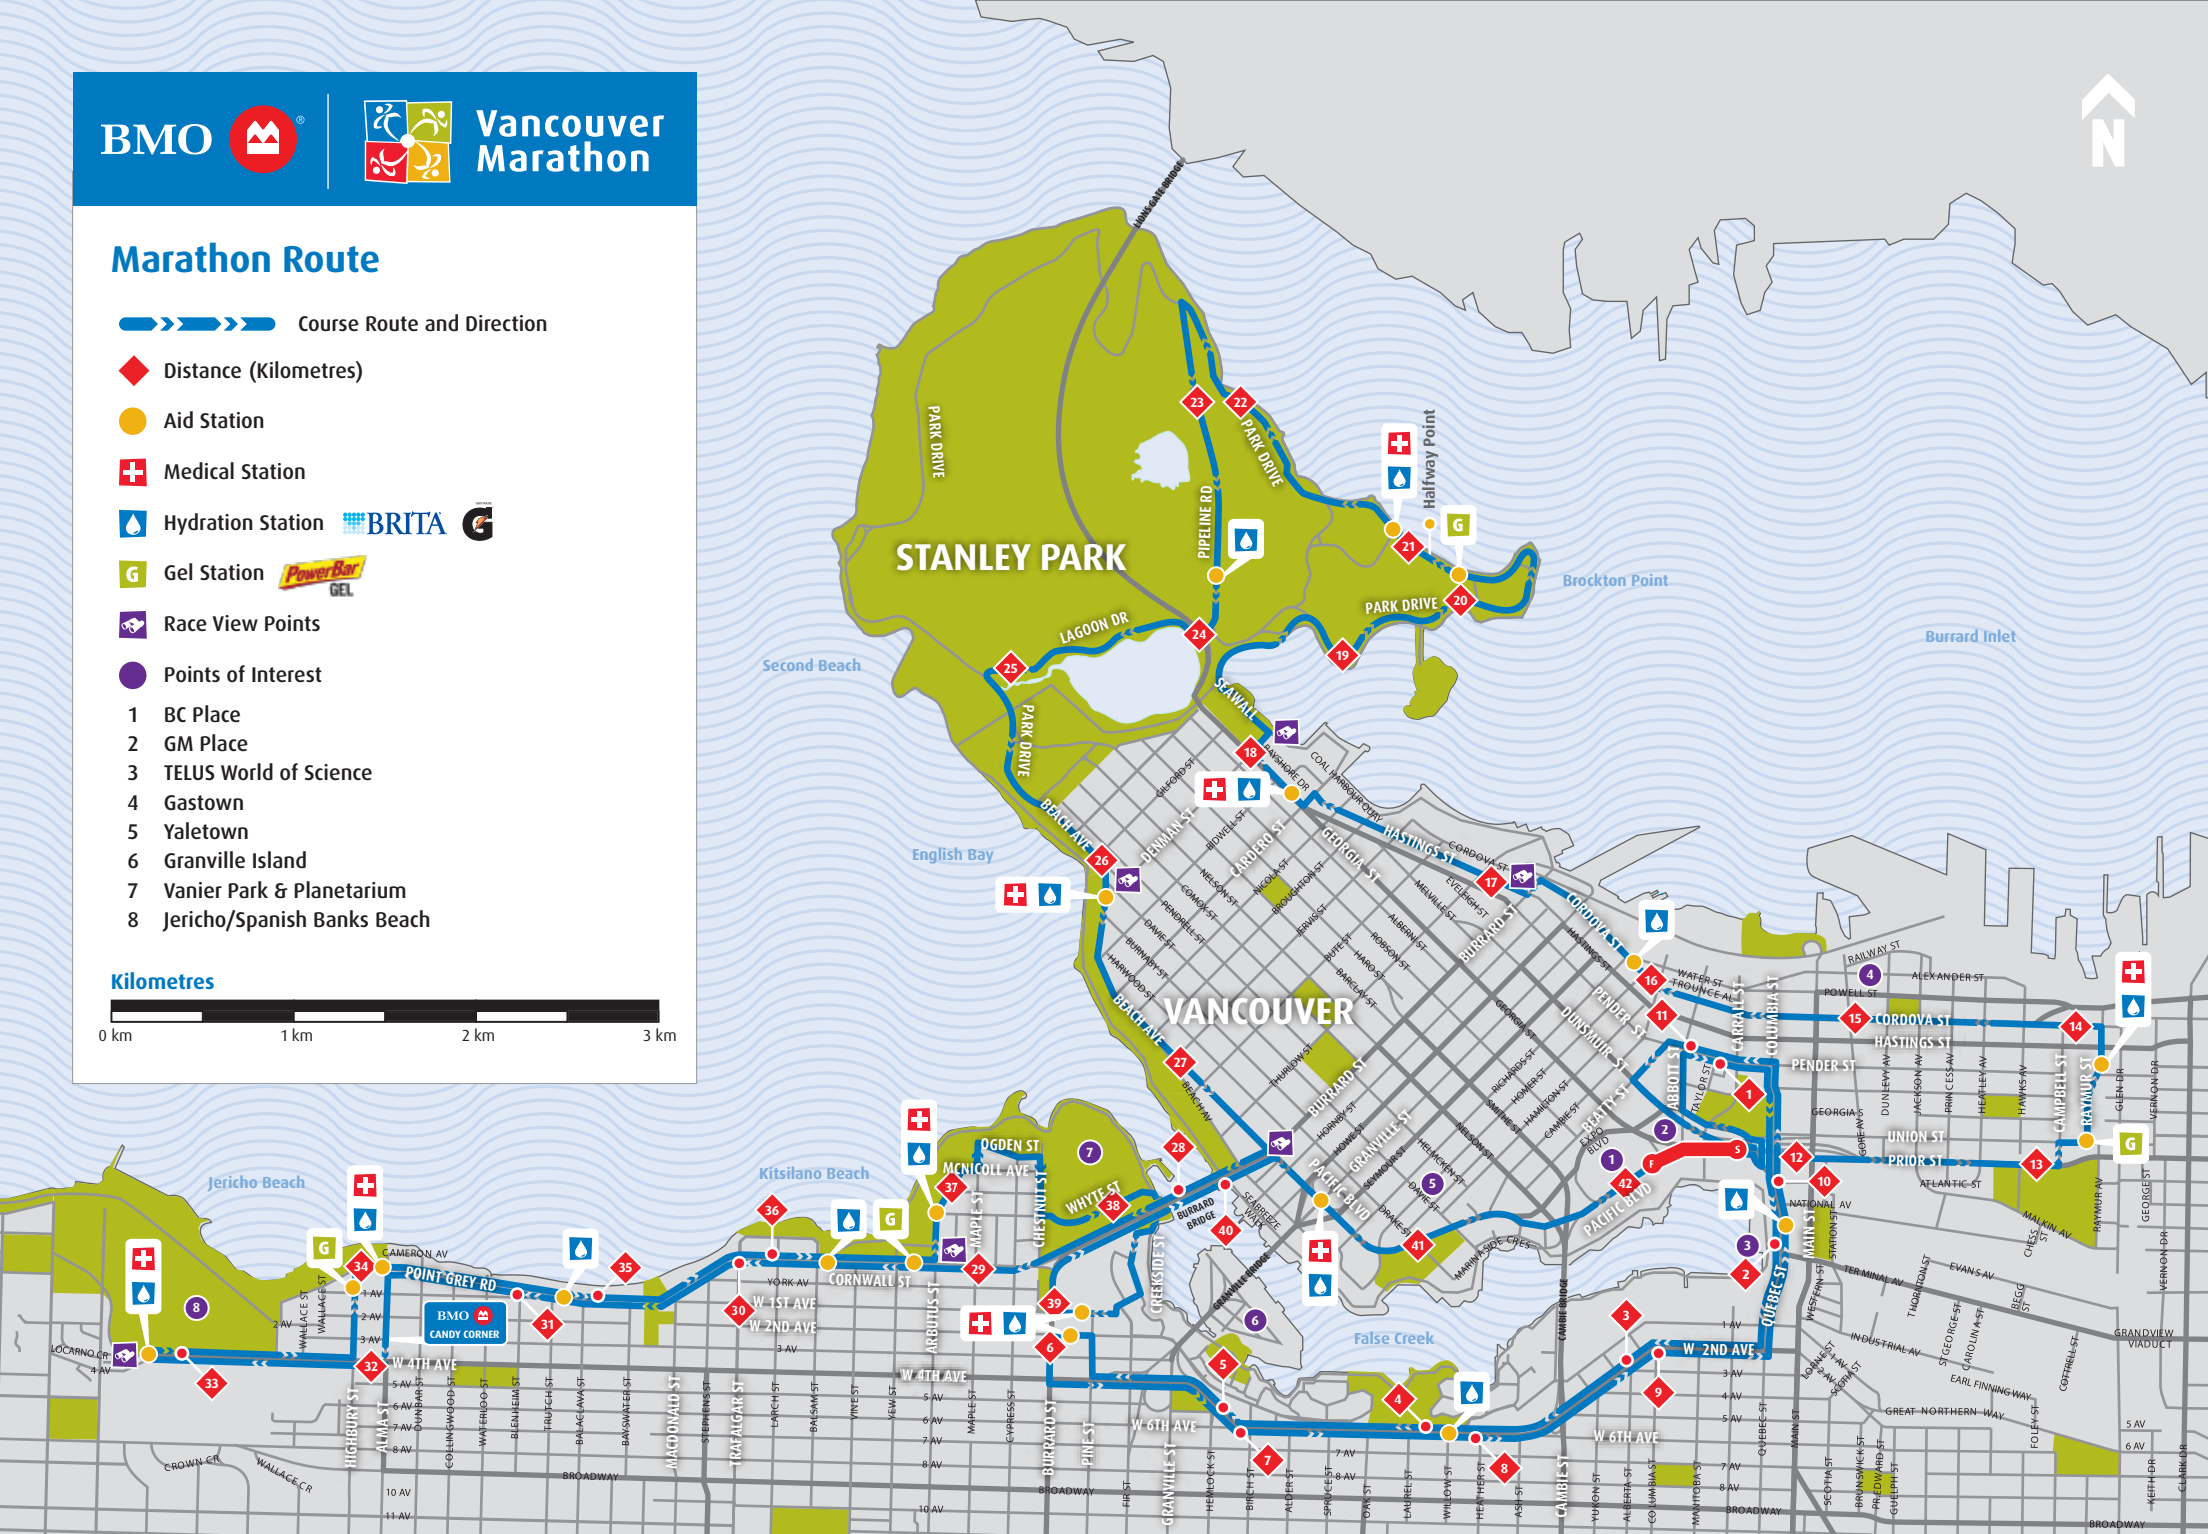

### Marathon Route

Course Route and Direction

Distance (Kilometres)

Aid Station

Medical Station

Hydration Station

Gel Station

Race View Points

Points of Interest

- 1 BC Place
- 2 GM Place
- 3 TELUS World of Science
- 4 Gastown
- 5 Yaletown
- 6 Granville Island
- 7 Vanier Park & Planetarium
- 8 Jericho/Spanish Banks Beach

Kilometres

COURSE CERTIFICATION # BC 2007-004-BDC(Athletics Canada), #CAN-2007-002-BDC(IAAF)  
 May change pending City of Vancouver road construction, course measurement and certification.