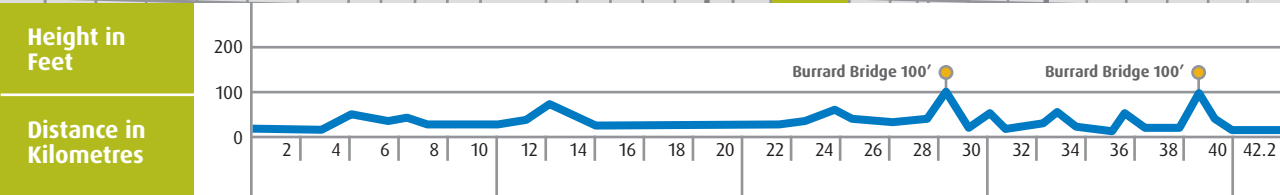

### Marathon Route

Course Route and Direction

Distance (Kilometres)

Aid Station

Medical Station

Hydration Station

Gel Station

Race View Points

Points of Interest

- 1 BC Place
- 2 GM Place
- 3 TELUS World of Science
- 4 Gastown
- 5 Yaletown
- 6 Granville Island
- 7 Vanier Park & Planetarium
- 8 Jericho/Spanish Banks Beach

Kilometres

COURSE CERTIFICATION # BC 2007-004-BDC(Athletics Canada), #CAN-2007-002-BDC(IAAF)  
 May change pending City of Vancouver road construction, course measurement and certification.